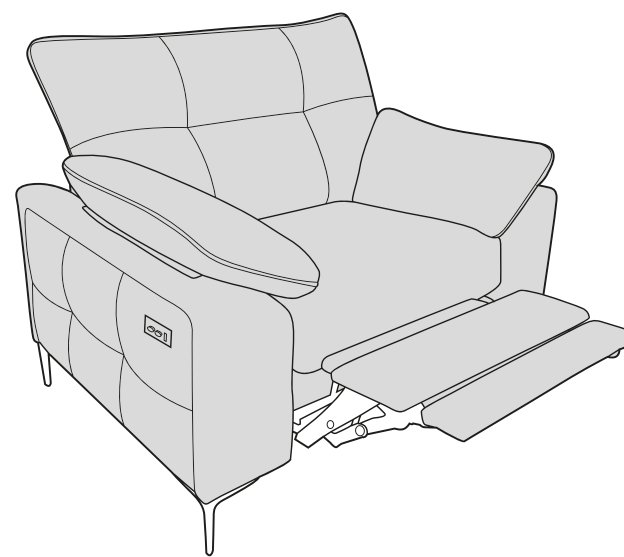

motion
lounger
motion made modern

DuoFlex

10/04/2024

ELSIE COVER GUIDE - STANDARD BACK - STATIC

Please use this guide when ordering the following pieces to clarify cover options.

3 Seater sofa - 3ST-S

2 Seater sofa - 2ST-S

Love Chair - LOV-S

Arm Chair 1ST-S

 **COVER 1**
(BODY)

APPROVED MEMBER

ELSIE COVER GUIDE - STANDARD BACK - MOTION LOUNGER

Please use this guide when ordering the following pieces to clarify cover options.

3 Seater Motion Lounger - 3LR-S

2 Seater Motion Lounger - 2LR-S

Love Chair Motion Lounger - LLR-S

Arm Chair Motion Lounger - 1LR-S

SUGGESTED ACCENT PIECE

Storage Footstool (FSS)

motion
lounger
motion made modern

ELSIE DIMENSIONS (CM)

AVAILABLE PIECES	HEIGHT 1	WIDTH 2	DEPTH 3	SEAT HEIGHT 4	SEAT DEPTH 5	SEAT WIDTH 6	ACCESS DIAGONAL 7	OUTBACK HEIGHT 8	ARM HEIGHT 9	WEIGHT - MOTION LOUNGER(KG)	WEIGHT - STATIC (KG)
3 SEATER MOTION LOUNGER (3LR) / 3 SEATER SOFA (3ST)	96	213	98	56	57	143	229	79	60	93	65
2 SEATER MOTION LOUNGER (2LR) / 2 SEATER SOFA (2ST)	96	180	98	56	57	112	200	79	60	85.5	58.5
MOTION LOUNGER LOVE CHAIR (LLR) / LOVE CHAIR (LOV)	96	133	98	56	57	57	165	79	60	61	48.5
MOTION LOUNGER ARMCHAIR (1LR) / ARMCHAIR (1ST)	96	117	98	56	57	46	152	79	60	56.5	45
ACCENT PIECES											
STORAGE FOOTSTOOL (FSS)	45	63	50	N/A	N/A	N/A	75	N/A	N/A	N/A	12.5

* Sumptuous feather filled arm pads for added comfort.

* Motion Lounger features a built in USB/USB-C charging port.

* Serpentine seat springs & Silent Wire.

* Elasticated Back webbing.

DIMENSION GUIDE

Check the diagonal access dimension to ensure furniture will fit in your home.