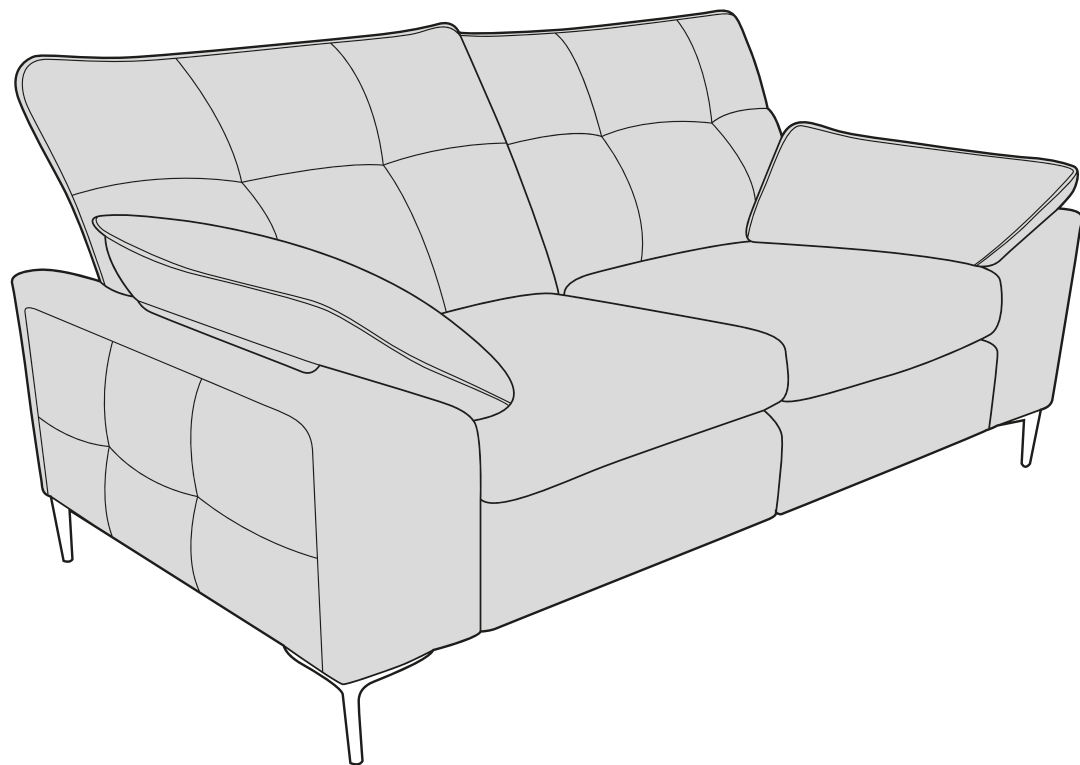

motion
lounger
motion made modern

DuoFlex

10/04/2024

ELSIE COVER GUIDE - STANDARD BACK - STATIC

Please use this guide when ordering the following pieces to clarify cover options.

3 Seater sofa - 3ST-S

2 Seater sofa - 2ST-S

Love Chair - LOV-S

Arm Chair 1ST-S

 **COVER 1**
(BODY)

APPROVED MEMBER

ELSIE COVER GUIDE - STANDARD BACK - MOTION LOUNGER

Please use this guide when ordering the following pieces to clarify cover options.

3 Seater Motion Lounger - 3LR-S

2 Seater Motion Lounger - 2LR-S

Love Chair Motion Lounger - LLR-S

Arm Chair Motion Lounger - 1LR-S

SUGGESTED ACCENT PIECE

Storage Footstool (FSS)

motion
lounger
motion made modern

ELSIE DIMENSIONS (CM)

AVAILABLE PIECES	HEIGHT 1	WIDTH 2	DEPTH 3	SEAT HEIGHT 4	SEAT DEPTH 5	SEAT WIDTH 6	ACCESS DIAGONAL 7	OUTBACK HEIGHT 8	ARM HEIGHT 9	WEIGHT - MOTION LOUNGER(KG)	WEIGHT - STATIC (KG)
3 SEATER MOTION LOUNGER (3LR) / 3 SEATER SOFA (3ST)	96	213	98	56	57	143	229	79	60	93	65
2 SEATER MOTION LOUNGER (2LR) / 2 SEATER SOFA (2ST)	96	180	98	56	57	112	200	79	60	85.5	58.5
MOTION LOUNGER LOVE CHAIR (LLR) / LOVE CHAIR (LOV)	96	133	98	56	57	57	165	79	60	61	48.5
MOTION LOUNGER ARMCHAIR (1LR) / ARMCHAIR (1ST)	96	117	98	56	57	46	152	79	60	56.5	45
ACCENT PIECES											
STORAGE FOOTSTOOL (FSS)	45	63	50	N/A	N/A	N/A	75	N/A	N/A	N/A	12.5

* Sumptuous feather filled arm pads for added comfort.

* Motion Lounger features a built in USB/USB-C charging port.

* Serpentine seat springs & Silent Wire.

* Elasticated Back webbing.

DIMENSION GUIDE

Check the diagonal access dimension to ensure furniture will fit in your home.