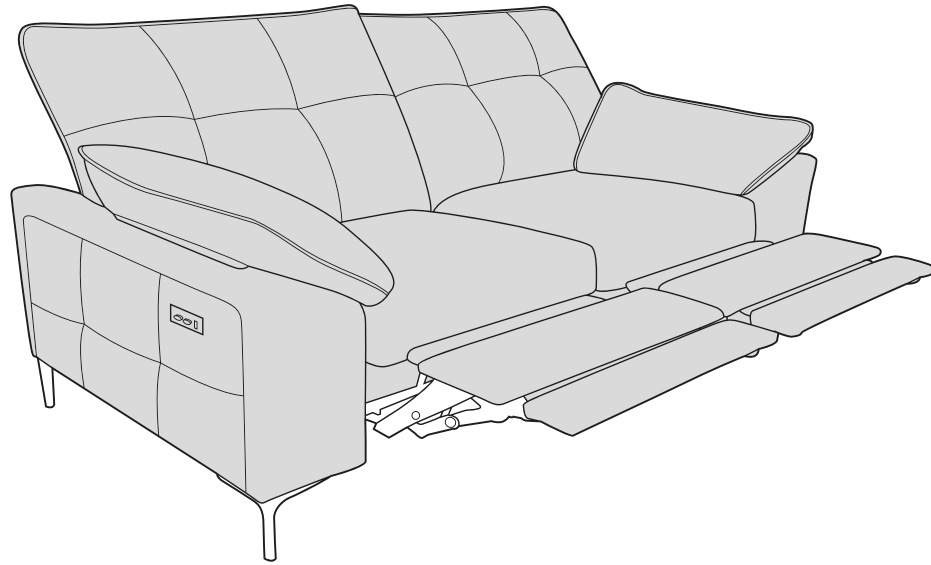

motion
lounger
motion made modern

DuoFlex

10/04/2024

ELSIE COVER GUIDE - STANDARD BACK - STATIC

Please use this guide when ordering the following pieces to clarify cover options.

3 Seater sofa - 3ST-S

2 Seater sofa - 2ST-S

Love Chair - LOV-S

Arm Chair 1ST-S

 **COVER 1**
(BODY)

APPROVED MEMBER

ELSIE COVER GUIDE - STANDARD BACK - MOTION LOUNGER

Please use this guide when ordering the following pieces to clarify cover options.

3 Seater Motion Lounger - 3LR-S

2 Seater Motion Lounger - 2LR-S

Love Chair Motion Lounger - LLR-S

Arm Chair Motion Lounger - 1LR-S

SUGGESTED ACCENT PIECE

Storage Footstool (FSS)

motion
lounger
motion made modern

ELSIE DIMENSIONS (CM)

AVAILABLE PIECES	HEIGHT 1	WIDTH 2	DEPTH 3	SEAT HEIGHT 4	SEAT DEPTH 5	SEAT WIDTH 6	ACCESS DIAGONAL 7	OUTBACK HEIGHT 8	ARM HEIGHT 9	WEIGHT - MOTION LOUNGER(KG)	WEIGHT - STATIC (KG)
3 SEATER MOTION LOUNGER (3LR) / 3 SEATER SOFA (3ST)	96	213	98	56	57	143	229	79	60	93	65
2 SEATER MOTION LOUNGER (2LR) / 2 SEATER SOFA (2ST)	96	180	98	56	57	112	200	79	60	85.5	58.5
MOTION LOUNGER LOVE CHAIR (LLR) / LOVE CHAIR (LOV)	96	133	98	56	57	57	165	79	60	61	48.5
MOTION LOUNGER ARMCHAIR (1LR) / ARMCHAIR (1ST)	96	117	98	56	57	46	152	79	60	56.5	45
ACCENT PIECES											
STORAGE FOOTSTOOL (FSS)	45	63	50	N/A	N/A	N/A	75	N/A	N/A	N/A	12.5

* Sumptuous feather filled arm pads for added comfort.

* Motion Lounger features a built in USB/USB-C charging port.

* Serpentine seat springs & Silent Wire.

* Elasticated Back webbing.

DIMENSION GUIDE

Check the diagonal access dimension to ensure furniture will fit in your home.