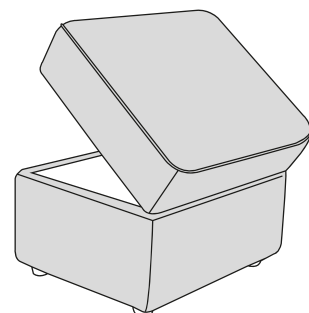

Love Chair - LOV-S

Arm Chair 1ST-S

 **COVER 1**
(BODY)

APPROVED MEMBER

ELSIE COVER GUIDE - STANDARD BACK - MOTION LOUNGER

Please use this guide when ordering the following pieces to clarify cover options.

3 Seater Motion Lounger - 3LR-S

2 Seater Motion Lounger - 2LR-S

Love Chair Motion Lounger - LLR-S

Arm Chair Motion Lounger - 1LR-S

SUGGESTED ACCENT PIECE

Storage Footstool (FSS)

motion
lounger
motion made modern

ELSIE DIMENSIONS (CM)

AVAILABLE PIECES	HEIGHT 1	WIDTH 2	DEPTH 3	SEAT HEIGHT 4	SEAT DEPTH 5	SEAT WIDTH 6	ACCESS DIAGONAL 7	OUTBACK HEIGHT 8	ARM HEIGHT 9	WEIGHT - MOTION LOUNGER(KG)	WEIGHT - STATIC (KG)
3 SEATER MOTION LOUNGER (3LR) / 3 SEATER SOFA (3ST)	96	213	98	56	57	143	229	79	60	93	65
2 SEATER MOTION LOUNGER (2LR) / 2 SEATER SOFA (2ST)	96	180	98	56	57	112	200	79	60	85.5	58.5
MOTION LOUNGER LOVE CHAIR (LLR) / LOVE CHAIR (LOV)	96	133	98	56	57	57	165	79	60	61	48.5
MOTION LOUNGER ARMCHAIR (1LR) / ARMCHAIR (1ST)	96	117	98	56	57	46	152	79	60	56.5	45
ACCENT PIECES											
STORAGE FOOTSTOOL (FSS)	45	63	50	N/A	N/A	N/A	75	N/A	N/A	N/A	12.5

* Sumptuous feather filled arm pads for added comfort.

* Motion Lounger features a built in USB/USB-C charging port.

* Serpentine seat springs & Silent Wire.

* Elasticated Back webbing.

DIMENSION GUIDE

Check the diagonal access dimension to ensure furniture will fit in your home.