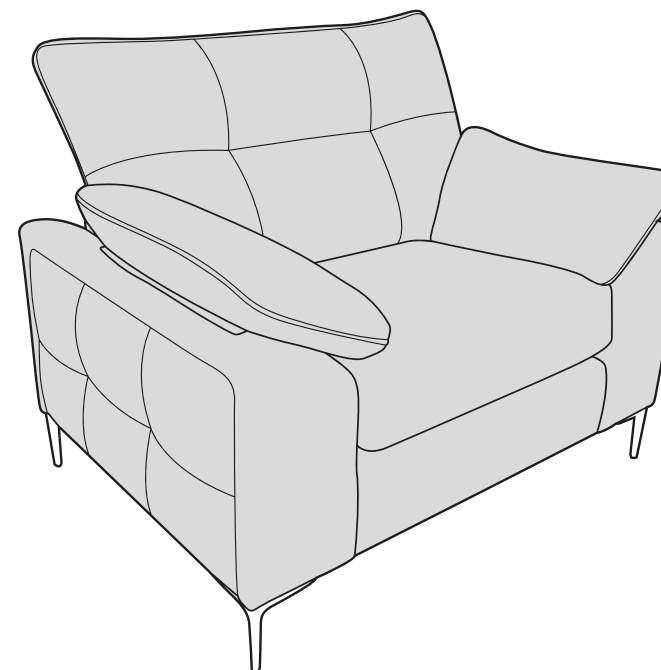

motion
lounger
motion made modern

DuoFlex

10/04/2024

ELSIE COVER GUIDE - STANDARD BACK - STATIC

Please use this guide when ordering the following pieces to clarify cover options.

3 Seater sofa - 3ST-S

2 Seater sofa - 2ST-S

Love Chair - LOV-S

Arm Chair 1ST-S

 **COVER 1**
(BODY)

APPROVED MEMBER

ELSIE COVER GUIDE - STANDARD BACK - MOTION LOUNGER

Please use this guide when ordering the following pieces to clarify cover options.

3 Seater Motion Lounger - 3LR-S

2 Seater Motion Lounger - 2LR-S

Love Chair Motion Lounger - LLR-S

Arm Chair Motion Lounger - 1LR-S

SUGGESTED ACCENT PIECE

Storage Footstool (FSS)

motion
lounger
motion made modern

ELSIE DIMENSIONS (CM)

AVAILABLE PIECES	HEIGHT 1	WIDTH 2	DEPTH 3	SEAT HEIGHT 4	SEAT DEPTH 5	SEAT WIDTH 6	ACCESS DIAGONAL 7	OUTBACK HEIGHT 8	ARM HEIGHT 9	WEIGHT - MOTION LOUNGER(KG)	WEIGHT - STATIC (KG)
3 SEATER MOTION LOUNGER (3LR) / 3 SEATER SOFA (3ST)	96	213	98	56	57	143	229	79	60	93	65
2 SEATER MOTION LOUNGER (2LR) / 2 SEATER SOFA (2ST)	96	180	98	56	57	112	200	79	60	85.5	58.5
MOTION LOUNGER LOVE CHAIR (LLR) / LOVE CHAIR (LOV)	96	133	98	56	57	57	165	79	60	61	48.5
MOTION LOUNGER ARMCHAIR (1LR) / ARMCHAIR (1ST)	96	117	98	56	57	46	152	79	60	56.5	45
ACCENT PIECES											
STORAGE FOOTSTOOL (FSS)	45	63	50	N/A	N/A	N/A	75	N/A	N/A	N/A	12.5

* Sumptuous feather filled arm pads for added comfort.

* Motion Lounger features a built in USB/USB-C charging port.

* Serpentine seat springs & Silent Wire.

* Elasticated Back webbing.

DIMENSION GUIDE

Check the diagonal access dimension to ensure furniture will fit in your home.