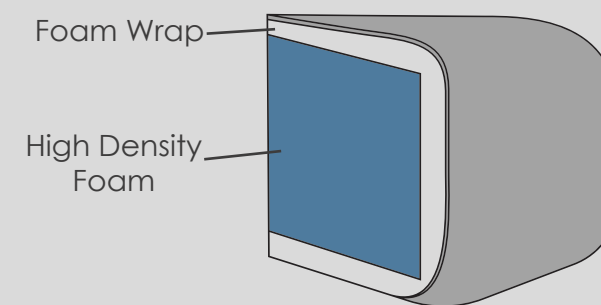

CARE GUIDE

To improve the longevity of your hand-made furniture, we recommend turning cushions often to ensure even wear over time. For further information on maintaining your furniture, please refer to the Care Guide located under the seat platform.