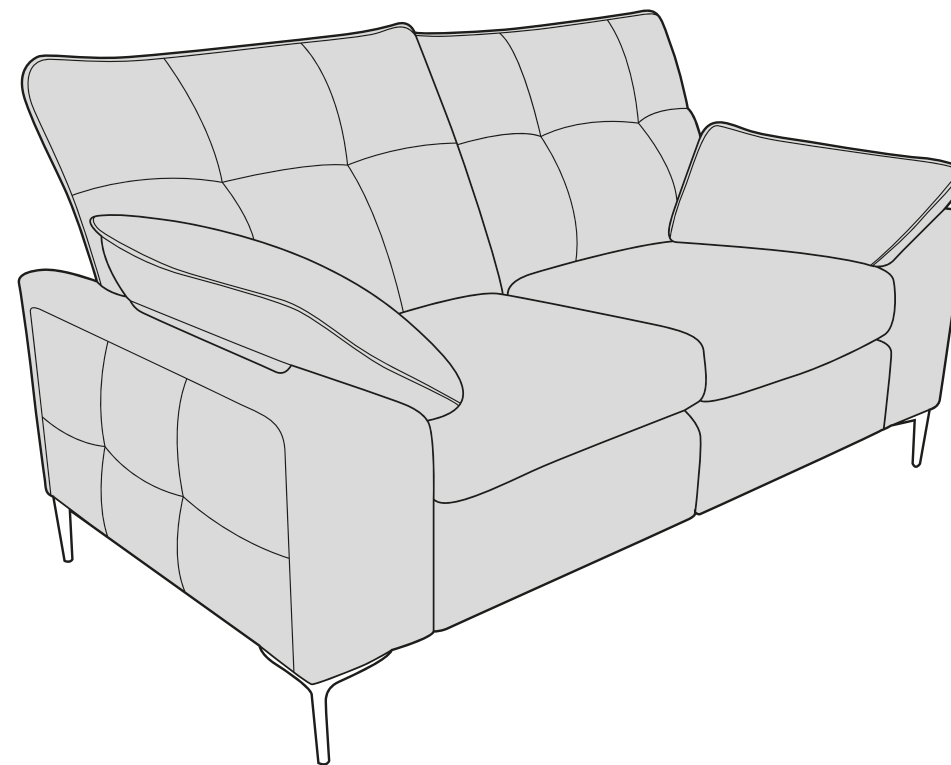

motion
lounger
motion made modern

DuoFlex

10/04/2024

ELSIE COVER GUIDE - STANDARD BACK - STATIC

Please use this guide when ordering the following pieces to clarify cover options.

3 Seater sofa - 3ST-S

2 Seater sofa - 2ST-S

Love Chair - LOV-S

Arm Chair 1ST-S

 **COVER 1**
(BODY)

APPROVED MEMBER

ELSIE COVER GUIDE - STANDARD BACK - MOTION LOUNGER

Please use this guide when ordering the following pieces to clarify cover options.

3 Seater Motion Lounger - 3LR-S

2 Seater Motion Lounger - 2LR-S

Love Chair Motion Lounger - LLR-S

Arm Chair Motion Lounger - 1LR-S

SUGGESTED ACCENT PIECE

Storage Footstool (FSS)

motion
lounger
motion made modern

ELSIE DIMENSIONS (CM)

AVAILABLE PIECES	HEIGHT 1	WIDTH 2	DEPTH 3	SEAT HEIGHT 4	SEAT DEPTH 5	SEAT WIDTH 6	ACCESS DIAGONAL 7	OUTBACK HEIGHT 8	ARM HEIGHT 9	WEIGHT - MOTION LOUNGER(KG)	WEIGHT - STATIC (KG)
3 SEATER MOTION LOUNGER (3LR) / 3 SEATER SOFA (3ST)	96	213	98	56	57	143	229	79	60	93	65
2 SEATER MOTION LOUNGER (2LR) / 2 SEATER SOFA (2ST)	96	180	98	56	57	112	200	79	60	85.5	58.5
MOTION LOUNGER LOVE CHAIR (LLR) / LOVE CHAIR (LOV)	96	133	98	56	57	57	165	79	60	61	48.5
MOTION LOUNGER ARMCHAIR (1LR) / ARMCHAIR (1ST)	96	117	98	56	57	46	152	79	60	56.5	45
ACCENT PIECES											
STORAGE FOOTSTOOL (FSS)	45	63	50	N/A	N/A	N/A	75	N/A	N/A	N/A	12.5

* Sumptuous feather filled arm pads for added comfort.

* Motion Lounger features a built in USB/USB-C charging port.

* Serpentine seat springs & Silent Wire.

* Elasticated Back webbing.

DIMENSION GUIDE

Check the diagonal access dimension to ensure furniture will fit in your home.