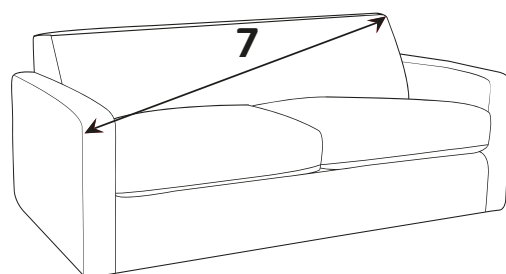

2 Seater Motion Lounger - 2LR-S

Love Chair Motion Lounger - LLR-S

Arm Chair Motion Lounger - 1LR-S

SUGGESTED ACCENT PIECE

Storage Footstool (FSS)

motion
lounger
motion made modern

ELSIE DIMENSIONS (CM)

AVAILABLE PIECES	HEIGHT 1	WIDTH 2	DEPTH 3	SEAT HEIGHT 4	SEAT DEPTH 5	SEAT WIDTH 6	ACCESS DIAGONAL 7	OUTBACK HEIGHT 8	ARM HEIGHT 9	WEIGHT - MOTION LOUNGER(KG)	WEIGHT - STATIC (KG)
3 SEATER MOTION LOUNGER (3LR) / 3 SEATER SOFA (3ST)	96	213	98	56	57	143	229	79	60	93	65
2 SEATER MOTION LOUNGER (2LR) / 2 SEATER SOFA (2ST)	96	180	98	56	57	112	200	79	60	85.5	58.5
MOTION LOUNGER LOVE CHAIR (LLR) / LOVE CHAIR (LOV)	96	133	98	56	57	57	165	79	60	61	48.5
MOTION LOUNGER ARMCHAIR (1LR) / ARMCHAIR (1ST)	96	117	98	56	57	46	152	79	60	56.5	45
ACCENT PIECES											
STORAGE FOOTSTOOL (FSS)	45	63	50	N/A	N/A	N/A	75	N/A	N/A	N/A	12.5

* Sumptuous feather filled arm pads for added comfort.

* Motion Lounger features a built in USB/USB-C charging port.

* Serpentine seat springs & Silent Wire.

* Elasticated Back webbing.

DIMENSION GUIDE

Check the diagonal access dimension to ensure furniture will fit in your home.

- 1 - HEIGHT
- 3 - DEPTH
- 5 - SEAT DEPTH (STD & PILLOW)
- 7 - DIAGONAL ACCESS
- 2 - WIDTH
- 4 - SEAT HEIGHT
- 6 - SEAT WIDTH

Illustrations used for reference only.

Please note : All dimensions are approximate. Allow tolerance of +/- 2.5cm.