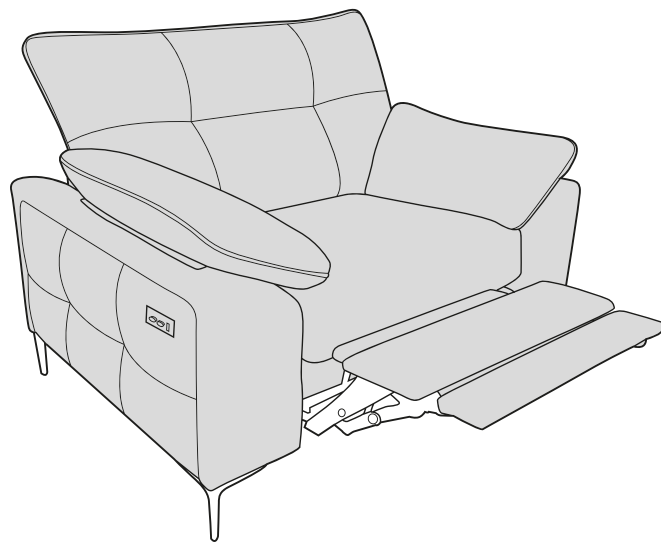

motion
lounger
motion made modern

DuoFlex

10/04/2024

ELSIE COVER GUIDE - STANDARD BACK - STATIC

Please use this guide when ordering the following pieces to clarify cover options.

3 Seater sofa - 3ST-S

2 Seater sofa - 2ST-S

Love Chair - LOV-S

Arm Chair 1ST-S

 **COVER 1**
(BODY)

APPROVED MEMBER

ELSIE COVER GUIDE - STANDARD BACK - MOTION LOUNGER

Please use this guide when ordering the following pieces to clarify cover options.

3 Seater Motion Lounger - 3LR-S

2 Seater Motion Lounger - 2LR-S

Love Chair Motion Lounger - LLR-S

Arm Chair Motion Lounger - 1LR-S

SUGGESTED ACCENT PIECE

Storage Footstool (FSS)

motion
lounger
motion made modern

ELSIE DIMENSIONS (CM)

AVAILABLE PIECES	HEIGHT 1	WIDTH 2	DEPTH 3	SEAT HEIGHT 4	SEAT DEPTH 5	SEAT WIDTH 6	ACCESS DIAGONAL 7	OUTBACK HEIGHT 8	ARM HEIGHT 9	WEIGHT - MOTION LOUNGER(KG)	WEIGHT - STATIC (KG)
3 SEATER MOTION LOUNGER (3LR) / 3 SEATER SOFA (3ST)	96	213	98	56	57	143	229	79	60	93	65
2 SEATER MOTION LOUNGER (2LR) / 2 SEATER SOFA (2ST)	96	180	98	56	57	112	200	79	60	85.5	58.5
MOTION LOUNGER LOVE CHAIR (LLR) / LOVE CHAIR (LOV)	96	133	98	56	57	57	165	79	60	61	48.5
MOTION LOUNGER ARMCHAIR (1LR) / ARMCHAIR (1ST)	96	117	98	56	57	46	152	79	60	56.5	45
ACCENT PIECES											
STORAGE FOOTSTOOL (FSS)	45	63	50	N/A	N/A	N/A	75	N/A	N/A	N/A	12.5

* Sumptuous feather filled arm pads for added comfort.

* Motion Lounger features a built in USB/USB-C charging port.

* Serpentine seat springs & Silent Wire.

* Elasticated Back webbing.

DIMENSION GUIDE

Check the diagonal access dimension to ensure furniture will fit in your home.