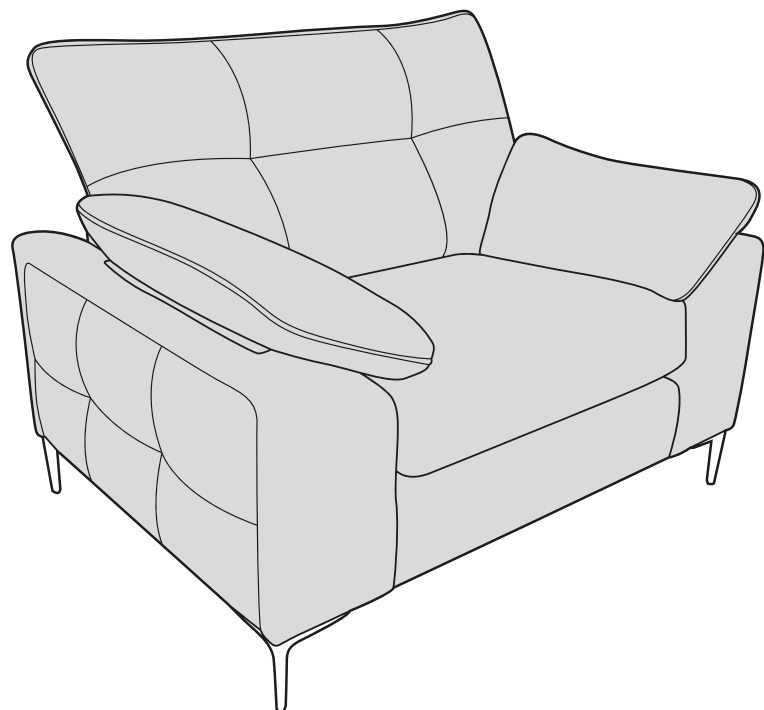

motion
lounger
motion made modern

DuoFlex

10/04/2024

ELSIE COVER GUIDE - STANDARD BACK - STATIC

Please use this guide when ordering the following pieces to clarify cover options.

3 Seater sofa - 3ST-S

2 Seater sofa - 2ST-S

Love Chair - LOV-S

Arm Chair 1ST-S

 **COVER 1**
(BODY)

APPROVED MEMBER

ELSIE COVER GUIDE - STANDARD BACK - MOTION LOUNGER

Please use this guide when ordering the following pieces to clarify cover options.

3 Seater Motion Lounger - 3LR-S

2 Seater Motion Lounger - 2LR-S

Love Chair Motion Lounger - LLR-S

Arm Chair Motion Lounger - 1LR-S

SUGGESTED ACCENT PIECE

Storage Footstool (FSS)

motion
lounger
motion made modern

ELSIE DIMENSIONS (CM)

AVAILABLE PIECES	HEIGHT 1	WIDTH 2	DEPTH 3	SEAT HEIGHT 4	SEAT DEPTH 5	SEAT WIDTH 6	ACCESS DIAGONAL 7	OUTBACK HEIGHT 8	ARM HEIGHT 9	WEIGHT - MOTION LOUNGER(KG)	WEIGHT - STATIC (KG)
3 SEATER MOTION LOUNGER (3LR) / 3 SEATER SOFA (3ST)	96	213	98	56	57	143	229	79	60	93	65
2 SEATER MOTION LOUNGER (2LR) / 2 SEATER SOFA (2ST)	96	180	98	56	57	112	200	79	60	85.5	58.5
MOTION LOUNGER LOVE CHAIR (LLR) / LOVE CHAIR (LOV)	96	133	98	56	57	57	165	79	60	61	48.5
MOTION LOUNGER ARMCHAIR (1LR) / ARMCHAIR (1ST)	96	117	98	56	57	46	152	79	60	56.5	45
ACCENT PIECES											
STORAGE FOOTSTOOL (FSS)	45	63	50	N/A	N/A	N/A	75	N/A	N/A	N/A	12.5

* Sumptuous feather filled arm pads for added comfort.

* Motion Lounger features a built in USB/USB-C charging port.

* Serpentine seat springs & Silent Wire.

* Elasticated Back webbing.

DIMENSION GUIDE

Check the diagonal access dimension to ensure furniture will fit in your home.