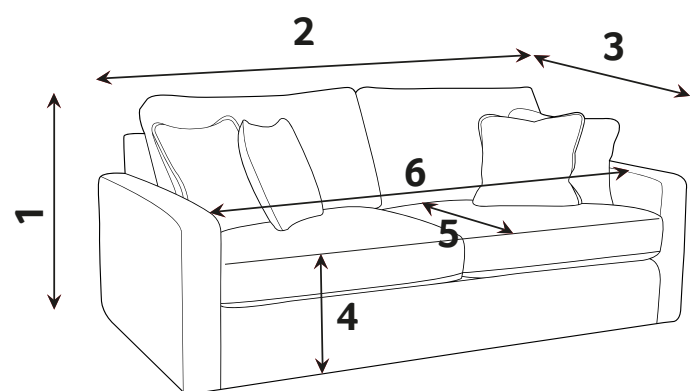

2 Seater Motion Lounger - 2LR-S

Love Chair Motion Lounger - LLR-S

Arm Chair Motion Lounger - 1LR-S

SUGGESTED ACCENT PIECE

Storage Footstool (FSS)

motion
lounger
motion made modern

ELSIE DIMENSIONS (CM)

AVAILABLE PIECES	HEIGHT 1	WIDTH 2	DEPTH 3	SEAT HEIGHT 4	SEAT DEPTH 5	SEAT WIDTH 6	ACCESS DIAGONAL 7	OUTBACK HEIGHT 8	ARM HEIGHT 9	WEIGHT - MOTION LOUNGER(KG)	WEIGHT - STATIC (KG)
3 SEATER MOTION LOUNGER (3LR) / 3 SEATER SOFA (3ST)	96	213	98	56	57	143	229	79	60	93	65
2 SEATER MOTION LOUNGER (2LR) / 2 SEATER SOFA (2ST)	96	180	98	56	57	112	200	79	60	85.5	58.5
MOTION LOUNGER LOVE CHAIR (LLR) / LOVE CHAIR (LOV)	96	133	98	56	57	57	165	79	60	61	48.5
MOTION LOUNGER ARMCHAIR (1LR) / ARMCHAIR (1ST)	96	117	98	56	57	46	152	79	60	56.5	45
ACCENT PIECES											
STORAGE FOOTSTOOL (FSS)	45	63	50	N/A	N/A	N/A	75	N/A	N/A	N/A	12.5

* Sumptuous feather filled arm pads for added comfort.

* Motion Lounger features a built in USB/USB-C charging port.

* Serpentine seat springs & Silent Wire.

* Elasticated Back webbing.

DIMENSION GUIDE

Check the diagonal access dimension to ensure furniture will fit in your home.

- 1 - HEIGHT
- 3 - DEPTH
- 5 - SEAT DEPTH (STD & PILLOW)
- 7 - DIAGONAL ACCESS
- 2 - WIDTH
- 4 - SEAT HEIGHT
- 6 - SEAT WIDTH

Illustrations used for reference only.

Please note : All dimensions are approximate. Allow tolerance of +/- 2.5cm.