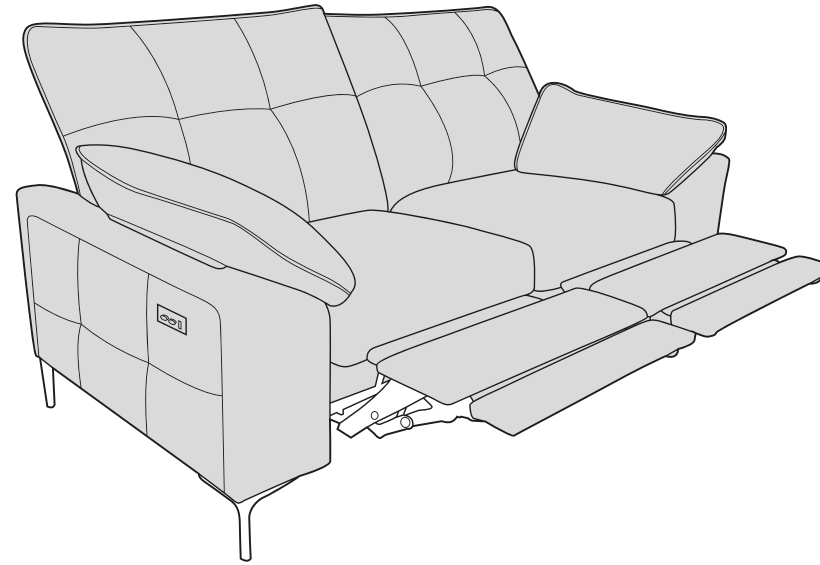

motion
lounger
motion made modern

DuoFlex

10/04/2024

ELSIE COVER GUIDE - STANDARD BACK - STATIC

Please use this guide when ordering the following pieces to clarify cover options.

3 Seater sofa - 3ST-S

2 Seater sofa - 2ST-S

Love Chair - LOV-S

Arm Chair 1ST-S

 **COVER 1**
(BODY)

APPROVED MEMBER

ELSIE COVER GUIDE - STANDARD BACK - MOTION LOUNGER

Please use this guide when ordering the following pieces to clarify cover options.

3 Seater Motion Lounger - 3LR-S

2 Seater Motion Lounger - 2LR-S

Love Chair Motion Lounger - LLR-S

Arm Chair Motion Lounger - 1LR-S

SUGGESTED ACCENT PIECE

Storage Footstool (FSS)

motion
lounger
motion made modern

ELSIE DIMENSIONS (CM)

AVAILABLE PIECES	HEIGHT 1	WIDTH 2	DEPTH 3	SEAT HEIGHT 4	SEAT DEPTH 5	SEAT WIDTH 6	ACCESS DIAGONAL 7	OUTBACK HEIGHT 8	ARM HEIGHT 9	WEIGHT - MOTION LOUNGER(KG)	WEIGHT - STATIC (KG)
3 SEATER MOTION LOUNGER (3LR) / 3 SEATER SOFA (3ST)	96	213	98	56	57	143	229	79	60	93	65
2 SEATER MOTION LOUNGER (2LR) / 2 SEATER SOFA (2ST)	96	180	98	56	57	112	200	79	60	85.5	58.5
MOTION LOUNGER LOVE CHAIR (LLR) / LOVE CHAIR (LOV)	96	133	98	56	57	57	165	79	60	61	48.5
MOTION LOUNGER ARMCHAIR (1LR) / ARMCHAIR (1ST)	96	117	98	56	57	46	152	79	60	56.5	45
ACCENT PIECES											
STORAGE FOOTSTOOL (FSS)	45	63	50	N/A	N/A	N/A	75	N/A	N/A	N/A	12.5

* Sumptuous feather filled arm pads for added comfort.

* Motion Lounger features a built in USB/USB-C charging port.

* Serpentine seat springs & Silent Wire.

* Elasticated Back webbing.

DIMENSION GUIDE

Check the diagonal access dimension to ensure furniture will fit in your home.